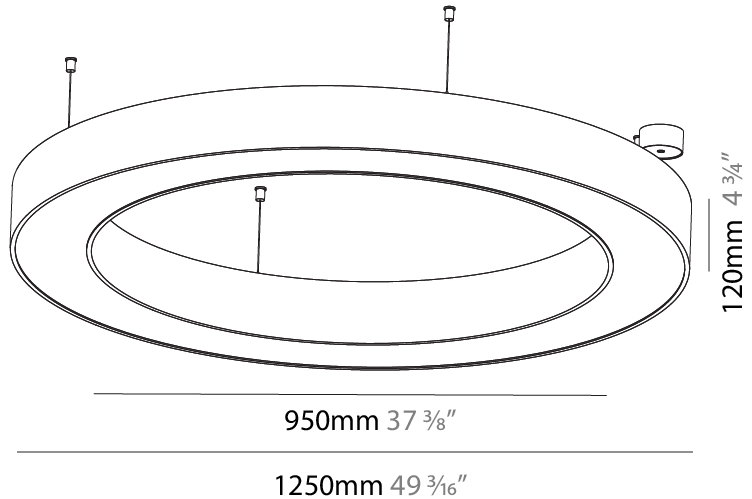

GENERAL

Series: Glorious
Subseries: Glorious
Brand: Prolicht
Division: Architectural
Mounting Type: Suspension
Mounting Location: Ceiling
Subcategory: Ambient

PHYSICAL

Shape: Round
Diameter (mm): 1250
Diameter (in): 49 ³/₁₆
Height (mm): 120
Height (in): 4 ³/₄
Max. Overall Height (mm): 2120
Max. Overall Height (in): 83 ⁷/₁₆
Light Distribution: Direct
Weight (kg): 12.847
Weight (lbs): 28.26
Diffuser: [PMMA - Opal or Micro-Prism](#)
Fixture Finish: [SSR / BKV / CWI / CRY / HAB / UFT / ITA / RUA / FTG / MYG / LOD / PUS / FRO / FUP / KIA / POP / BLS / SPG / MEY / GOH / GUM / CHC / COM / ABZ / JAG / OBR / MOS / ROR](#)
Fixture Material: Aluminum

ELECTRICAL

Lamp Type: LED (Zhaga Standard)
Input Wattage (W): 60
Total Output Wattage (W): 48 / 38.4 (3500K)
Dimming: [Non-Dimming / Phase Dimming (120Vac only) / 0-10V Dimming](#)
Driver Included: Yes
Driver Location: Integrated
Driver Type: Constant Current
Driver Class: Class 2
Input Voltage (V): 120 - 277
Constant Current (mA): 350 / 1200 (3500K)

LED

Color Temperature (°K): [3000 / 3500 / 4000](#)
Max. Delivered Lumen (lm): 5540 / 5733 / 5850
CRI: >80 CRI
Efficiency (%): 0.65
Lamp Life (hrs): 50000

OPTICAL

RATINGS AND CERTIFICATIONS

Certified By: Certified for North American Standards
IP rating: IP20