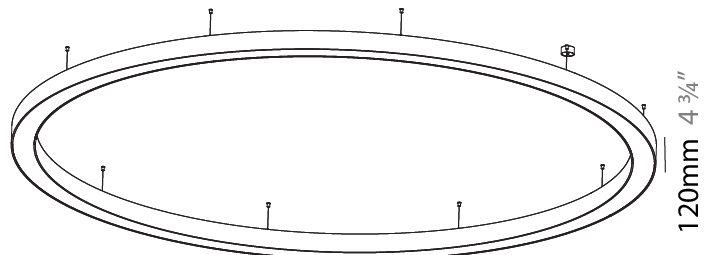

GENERAL

Series: Glorious
Subseries: Glorious
Brand: Prolicht
Division: Architectural
Mounting Type: Suspension
Mounting Location: Ceiling
Subcategory: Ambient

PHYSICAL

Shape: Round
Diameter (mm): 4000
Diameter (in): 157 1/2
Height (mm): 120
Height (in): 4 3/4
Max. Overall Height (mm): 2120
Max. Overall Height (in): 83 7/16
Light Distribution: Direct
Weight (kg): 50.71
Weight (lbs): 111.98
Diffuser: PMMA - Opal or Micro-Prism
Fixture Finish: SSR / BKV / CWI / CRY / HAB / UFT / ITA / RUA / FTG / MYG / LOD / PUS / FRO / FUP / KIA / POP / BLS / SPG / MEY / GOH / GUM / CHC / COM / ABZ / JAG / OBR / MOS / ROR
Fixture Material: Aluminum

ELECTRICAL

Lamp Type: LED (Zhaga Standard)
Input Wattage (W): 200
Total Output Wattage (W): 160 / 128 (3500K)
Dimming: Non-Dimming / Phase Dimming (120Vac only) / 0-10V Dimming
Driver Included: Yes
Driver Location: Integrated
Driver Type: Constant Current
Driver Class: Class 2
Input Voltage (V): 120 - 277
Constant Current (mA): 350 / 1000 (3500K)

LED

Color Temperature (°K): 3000 / 3500 / 4000
Max. Delivered Lumen (lm): 18460 / 19110 / 19500
CRI: >80 CRI
Efficiency (%): 0.65
Lamp Life (hrs): 50000

OPTICAL

RATINGS AND CERTIFICATIONS

Certified By: Certified for North American Standards
IP rating: IP20

3700mm 145 1/16"

4000mm 157 1/2"